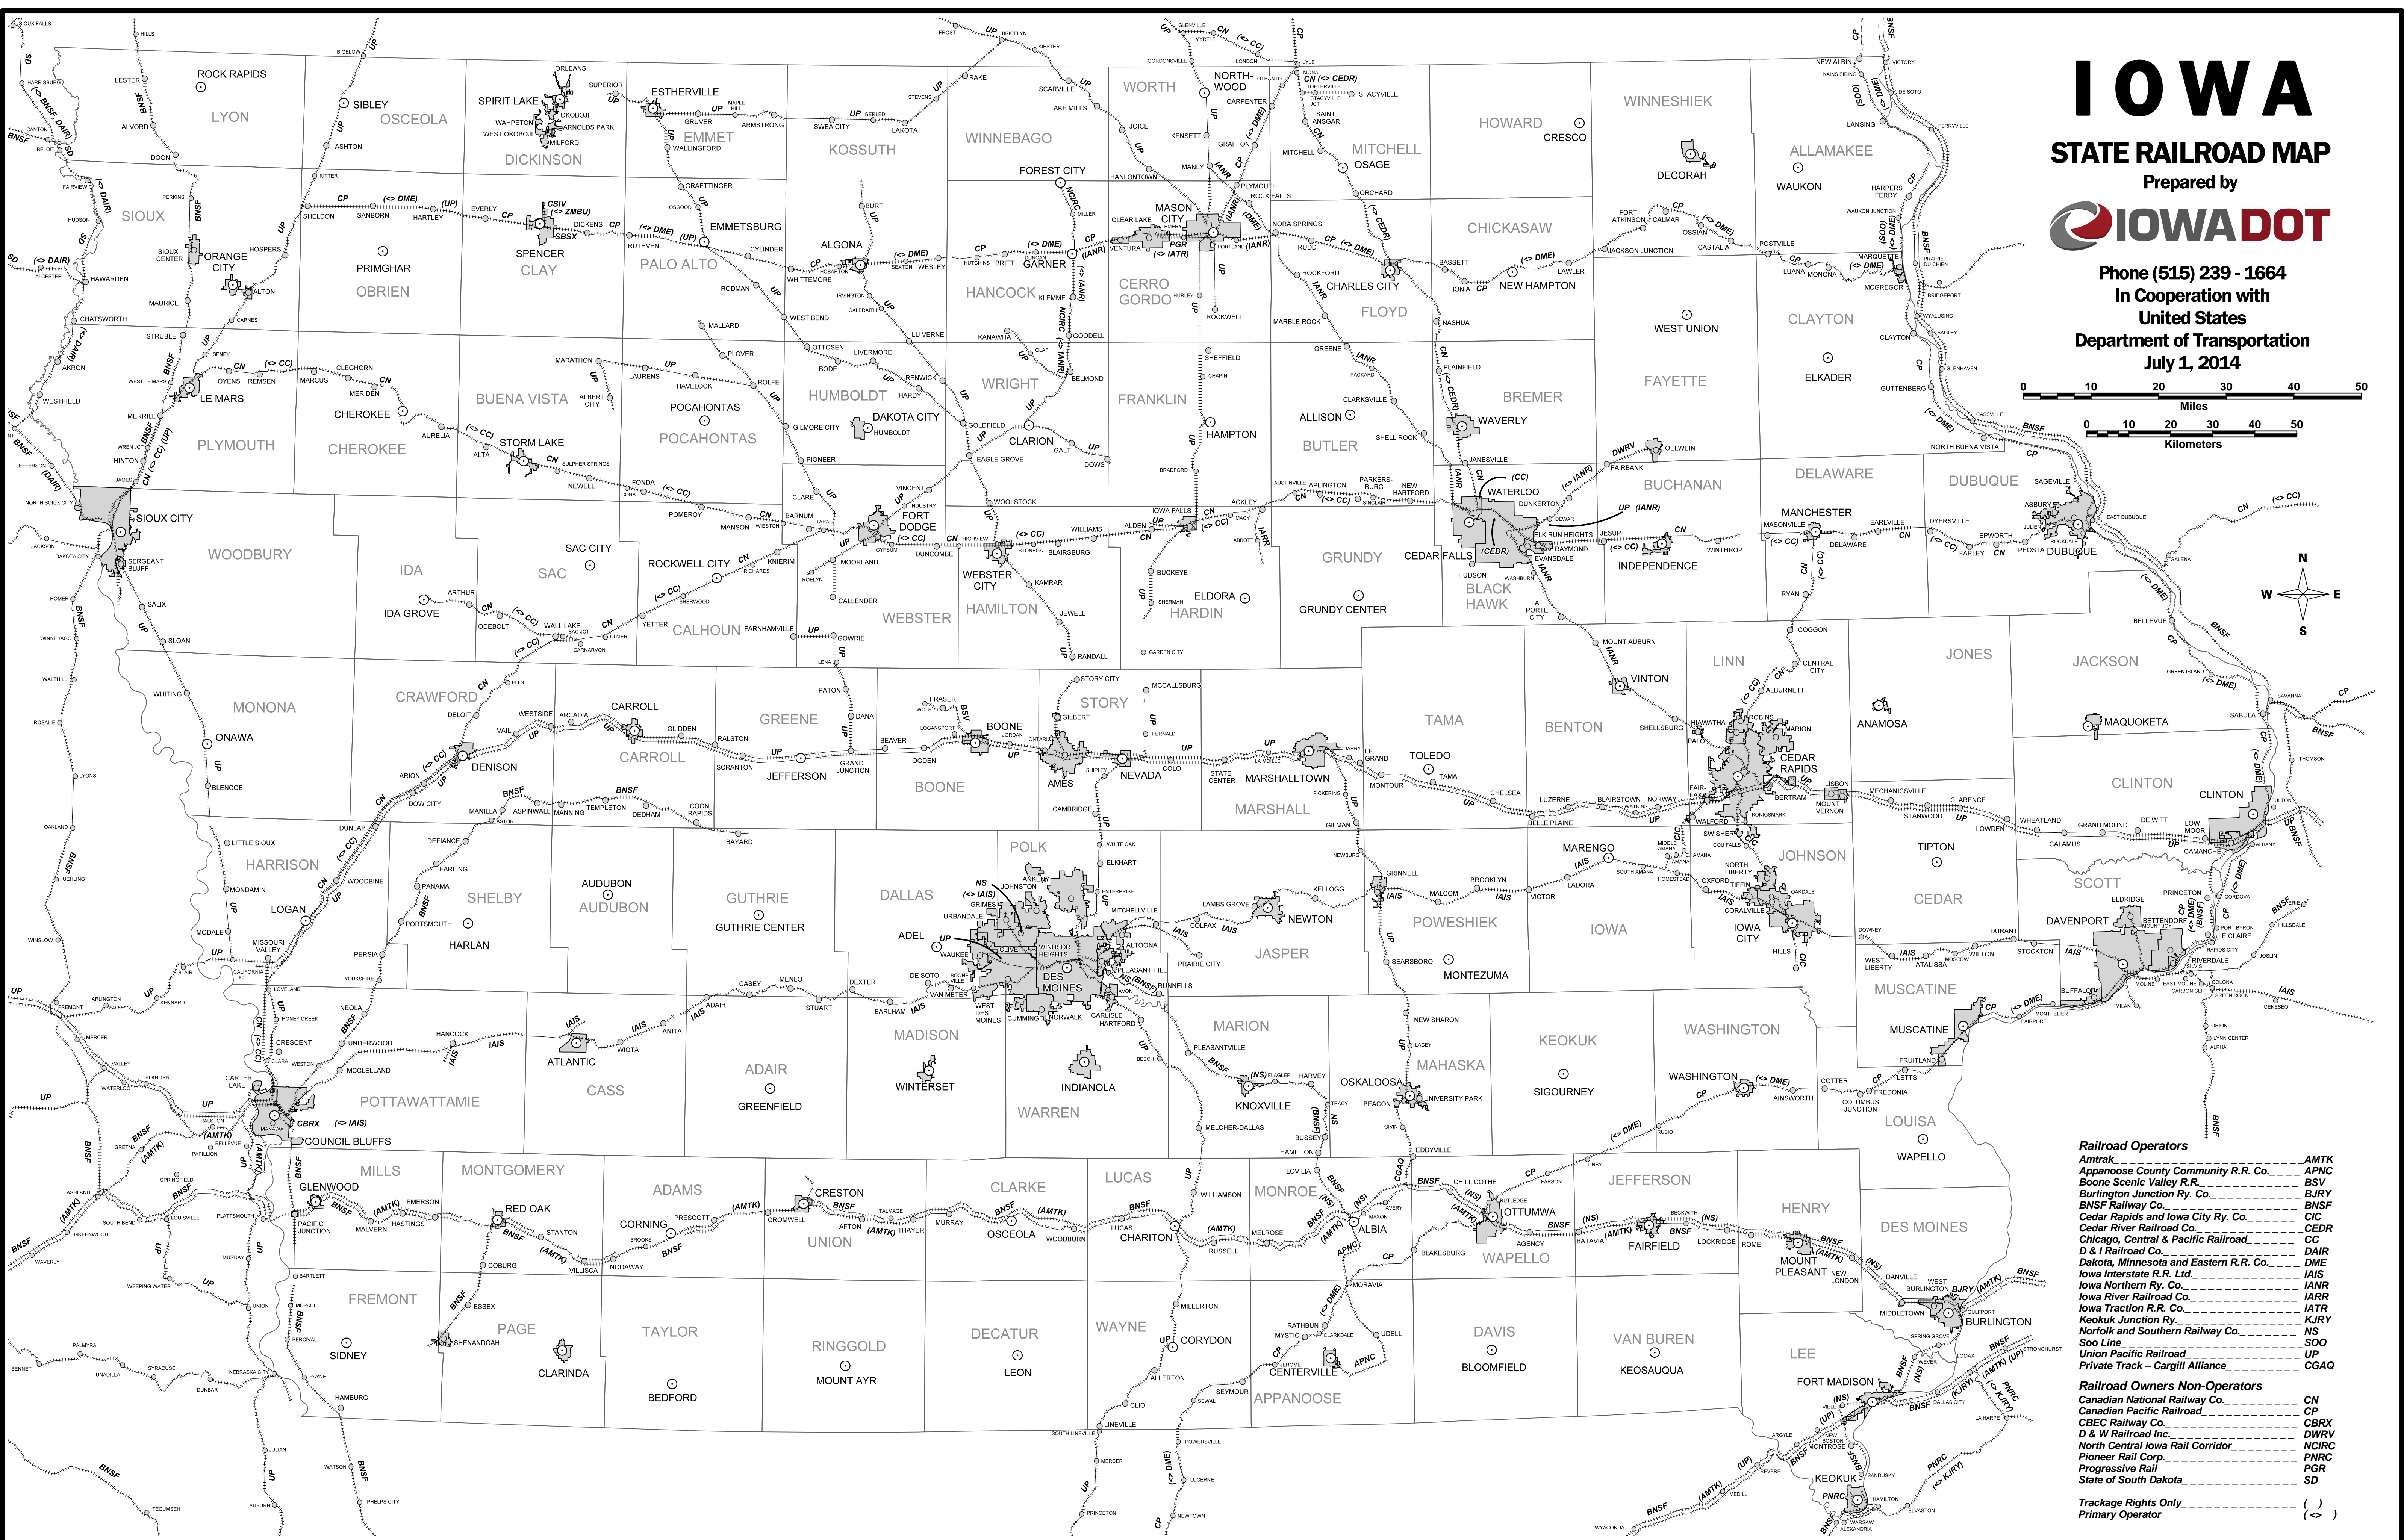

# IOWA

## STATE RAILROAD MAP

Prepared by  

Phone (515) 239-1664  
 In Cooperation with  
 United States  
 Department of Transportation  
 July 1, 2014

**Railroad Operators**

Amtrak	AMTK
Appanoose County Community R.R. Co.	APNC
Boone Scenic Valley R.R.	BSV
Burlington Junction Ry. Co.	BJRY
BNSF Railway Co.	BNSF
Cedar Rapids and Iowa City Ry. Co.	CIC
Cedar River Railroad Co.	CDR
Chicago, Central & Pacific Railroad	CC
D & I Railroad Co.	DAIR
Dakota, Minnesota and Eastern R.R. Co.	DME
Iowa Interstate R.R. Ltd.	IAIS
Iowa Northern Ry. Co.	IANR
Iowa River Railroad Co.	IARR
Iowa Traction R.R. Co.	IATR
Keokuk Junction Ry.	KJRY
Norfolk and Southern Railway Co.	NS
Soo Line	SOO
Union Pacific Railroad	UP
Private Track - Cargill Alliance	CPAQ

**Railroad Owners Non-Operators**

Canadian National Railway Co.	CN
Canadian Pacific Railway	CP
CB&Q Railway Co.	CB&Q
D & W Railroad Inc.	DWRV
North Central Iowa Rail Corridor	NCIRC
Pioneer Rail Corp.	PNRC
Progressive Rail	PGR
State of South Dakota	SD

**Trackage Rights Only** ----- ( )

**Primary Operator** ----- (<>)